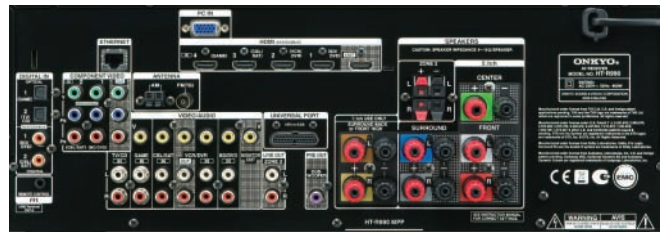

Rear View

Onkyo Sound & Vision Corporation 2-1 Nishin-cho, Neyagawa-shi, Osaka 572-8540, JAPAN <http://www.onkyo.com/>
Onkyo Europe Electronics GmbH Liegertstrasse 6, 82194 Grobenzell, GERMANY Tel: 49-8142-4401-0 Fax: 49-8142-4401-555 <http://www.eu.onkyo.com/>
Onkyo Europe Electronics GmbH (UK Branch) The Coach House, 81A High Street, Marlow, Buckinghamshire SL7 1AB, UNITED KINGDOM Tel: +44(0)1628-473350 Fax: +44(0)1628-401700
<http://www.onkyo.co.uk/>